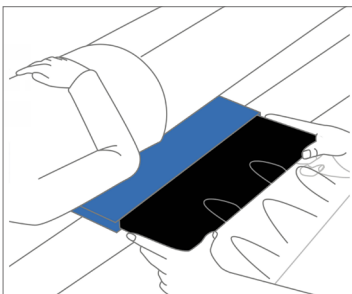

Alpha X-Ray Cassette Placer

Alpha X-Ray Protection Foil

For easy placement of X-Ray cassettes

The Alpha X-Ray Cassette Placers are the perfect aid for safe and gentle handling of X-ray cassettes under the client.

The innovative principle of the rotating X-Ray Cassette Placer, where the X-Ray Cassette Placer is simply slid under the client, is a significant improvement in the use of X-ray cassettes on clients.

In order to meet the strict hygiene requirements, the Petermann X-Ray Cassette Placer can easily be disinfected. We also offer disposable Protection Foil for the X-ray cassette to facilitate a safe and efficient workflow.