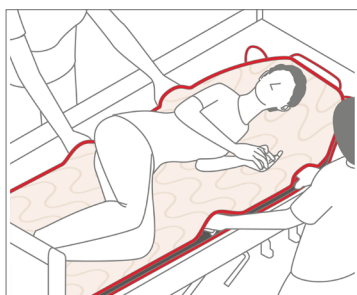

Alpha Turning Sheet with handgrips

Breathable
Soft
Hidden
handgrips

This Alpha Turning Sheet with handgrips was developed specially for clients who are particularly sensitive to pain. The processing of breathable textile products enables the client to remain on the Turning Sheet on an ongoing basis.

The hidden handles and loops of the turn sheet make it possible for the carer to move the client freely and gently to the desired care situation in the bed. The Turning Sheet can be attached to the head of the bed or laterally to the slatted frame with the attachment straps provided.

Technical specification

Article Name	Art. nr.	Dimensions	Material	Max lifting weight
Alpha Turning Sheet with handgrips	PM-2098	100 x 200 cm 39,3" x 78,7"	Cotton, latex free	200 kg 440 lb

CE MD = 200 kg / 440lb