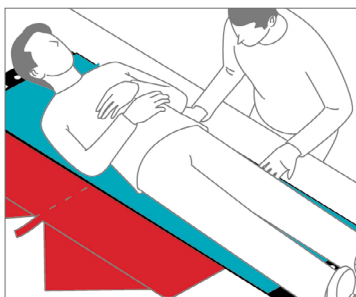

Alpha Lifting Seat

Safe
Reliable
Stable

The Alpha Lifting Seat is ideal for stable seated positioning when transferring persons down staircases and other transfer situations where there is no room for mechanical aids. The weight of the client can be distributed over up to five persons, even of different heights, to save their backs. The stable safety handles make the client transfer safe and easy.

Technical specification

Product Name	Art. nr.	Dimensions	Material	Max lifting weight
Alpha Lifting Seat	PM-4035	38 x 43 x 55 cm 14,9" x 16,9" x 21,6"	Nylon	180kg / 396lb

 = 180 kg / 396lb

PETERMANN
part of the Human Care Group