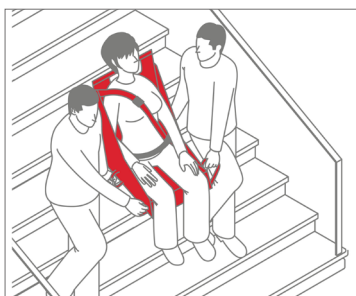

Alpha Lifting Seat

Safe
Reliable
Stable

The Alpha Lifting Seat is ideal for stable seated positioning when transferring persons down staircases and other transfer situations where there is no room for mechanical aids. The weight of the client can be distributed over up to five persons, even of different heights, to save their backs. The stable safety handles make the client transfer safe and easy.

Technical specification

Product Name	Art. nr.	Dimensions	Material	Max lifting weight
Alpha Lifting Seat	PM-4035	38 x 43 x 55 cm 14,9" x 16,9" x 21,6"	Nylon	180kg / 396lb

 = 180 kg / 396lb

PETERMANN
part of the Human Care Group